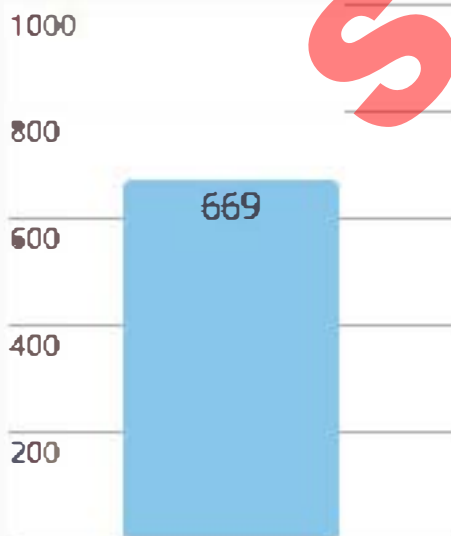

Aug 9, 2019

1:18:48 PM

French Reading/Grammar

Duration: 03:55:59

**WebCAPE Scale**

**Placement By Score**

Placement	Score
French 101	0 - 282
French 102	283 - 310
200 level	311 - 445
300 level	446+