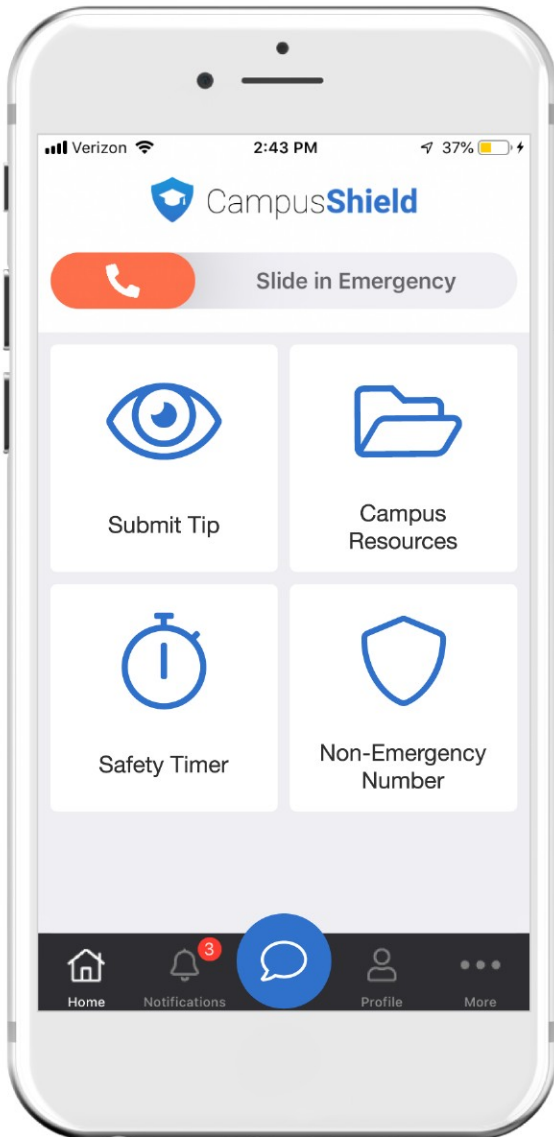

Safety & Convenience With You At All Times

FREE! Download today

CampusShield Smartphone App

Emergency Button Slider

Directly connects you to campus safety forces.

Submit Tip

Anonymously submit tips and safety concerns with photos / videos.

Campus Resources

Stay updated by accessing a multitude of campus resources.

Safety Timer

If your pre-set timer hits 0:00, your emergency contacts are notified.

Non-Emergency Number

Dial your campus non-emergency number or request a safety escort.

Safety Map

View campus maps including vital locations and information.

Mental Health Center

Access your campus mental health resources.