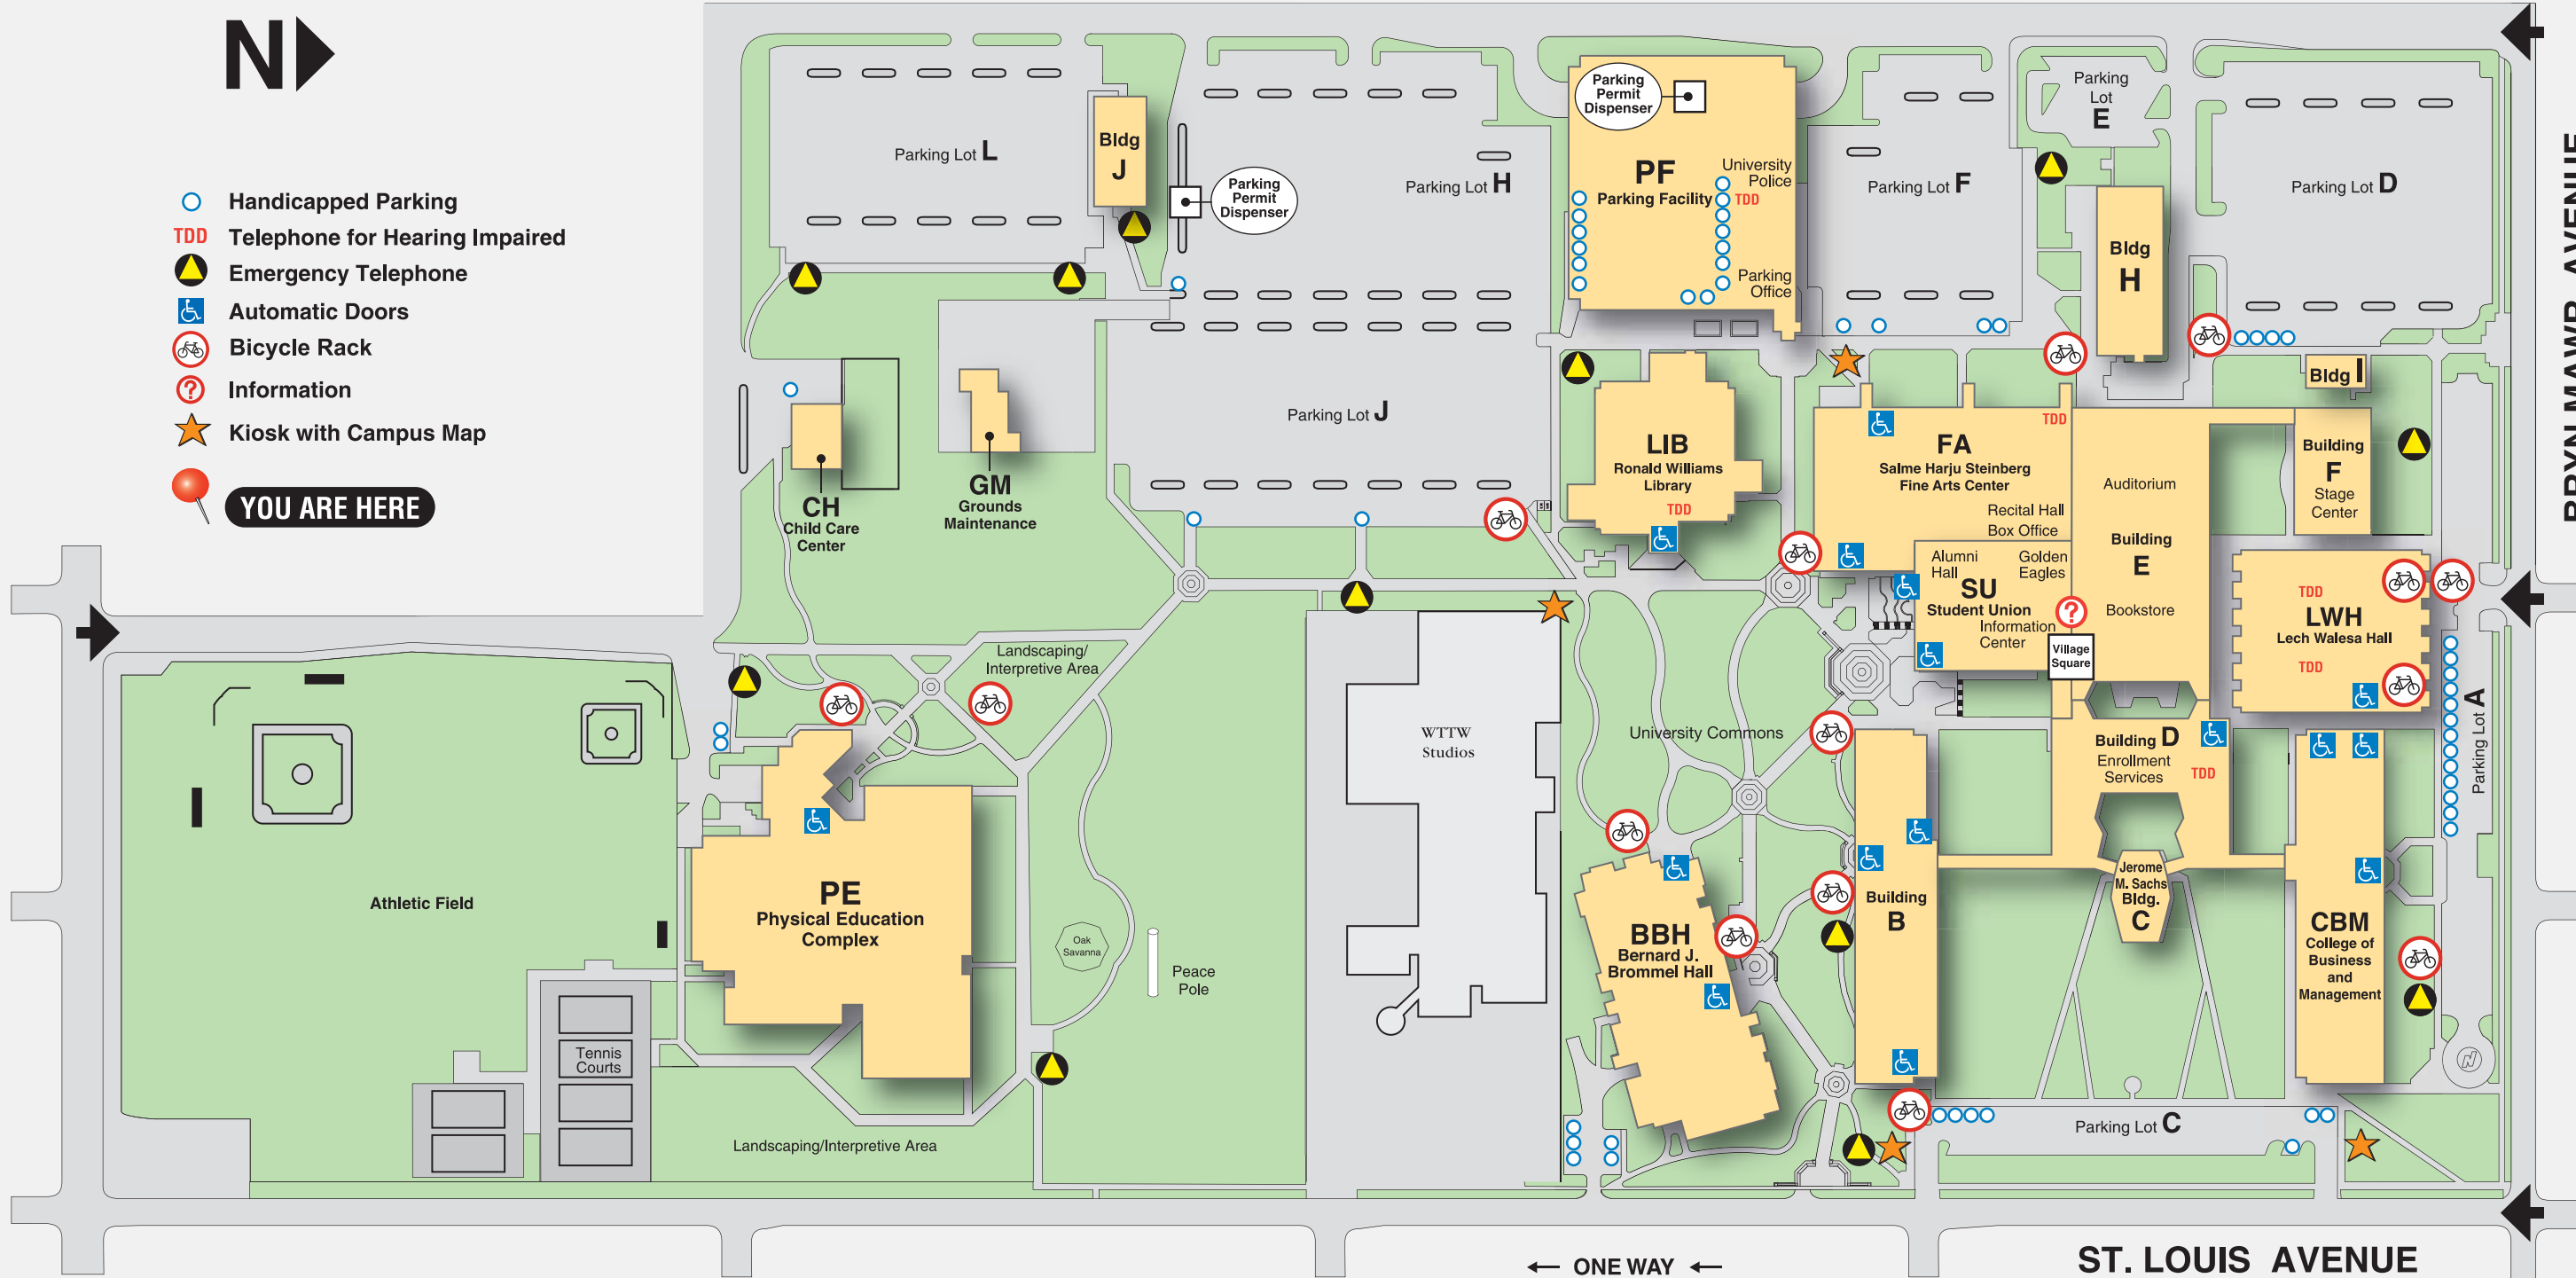

← ACCESS ROAD →

-  Handicapped Parking
- TDD** Telephone for Hearing Impaired
-  Emergency Telephone
-  Automatic Doors
-  Bicycle Rack
-  Information
-  Kiosk with Campus Map
-  **YOU ARE HERE**

FOSTER AVENUE

BRYN MAWR AVENUE

← ONE WAY ←

ST. LOUIS AVENUE

BERNARD STREET

 **BOB**

Bernard Office Building