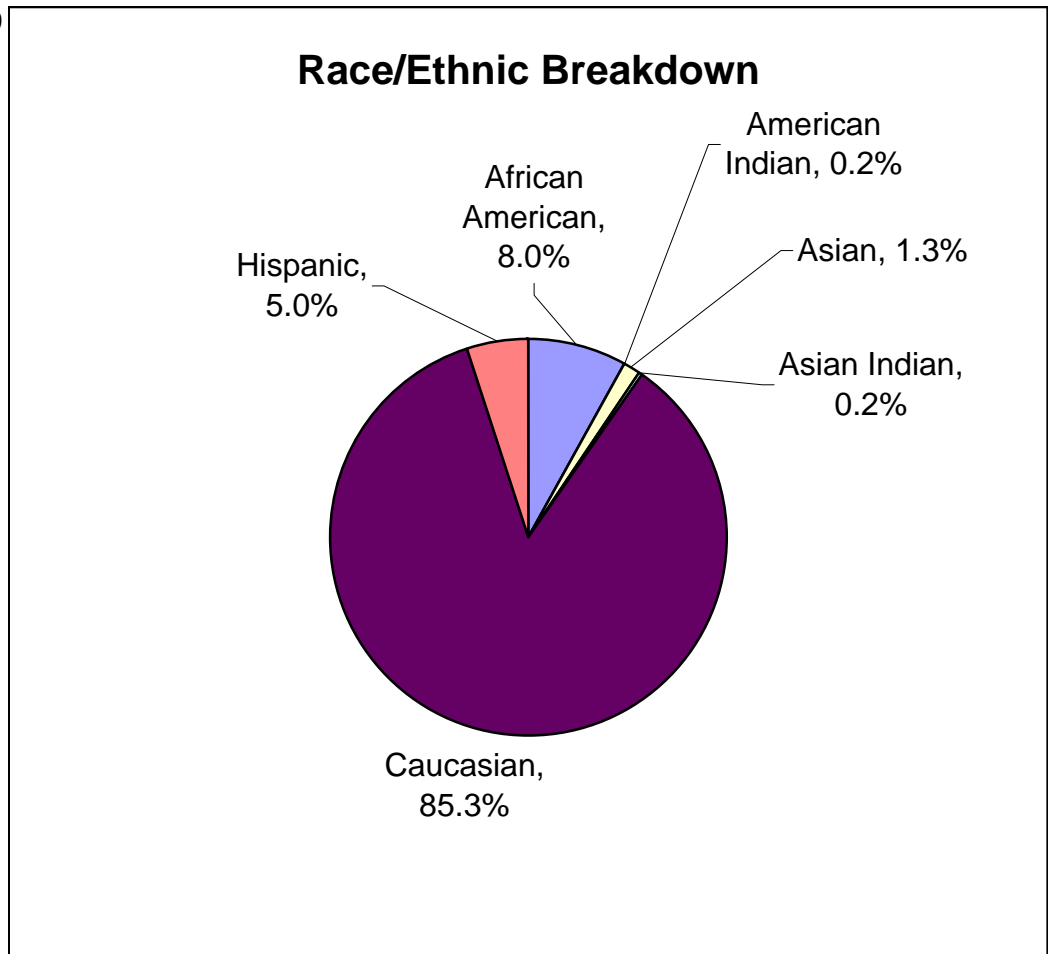

Congressional Race & Gender Info

Gender

Category	Number of Members	%
female	90	16.7%
male	449	83.3%
TOTAL	539	

Ethnicity

Category	Number of Members	%
African American	43	8.0%
American Indian	1	0.2%
Asian	7	1.3%
Asian Indian	1	0.2%
Caucasian	460	85.3%
Hispanic	27	5.0%
TOTAL	539	