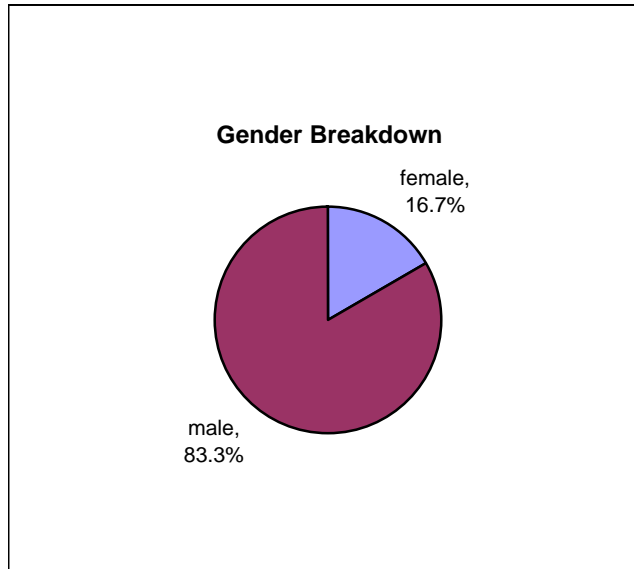

Congressional Race & Gender Info

Gender

Category	Number of Members	%
female	90	16.7%
male	449	83.3%
TOTAL	539	

Ethnicity

Category	Number of Members	%
African American	43	8.0%
American Indian	1	0.2%
Asian	7	1.3%
Asian Indian	1	0.2%
Caucasian	460	85.3%
Hispanic	27	5.0%
TOTAL	539	